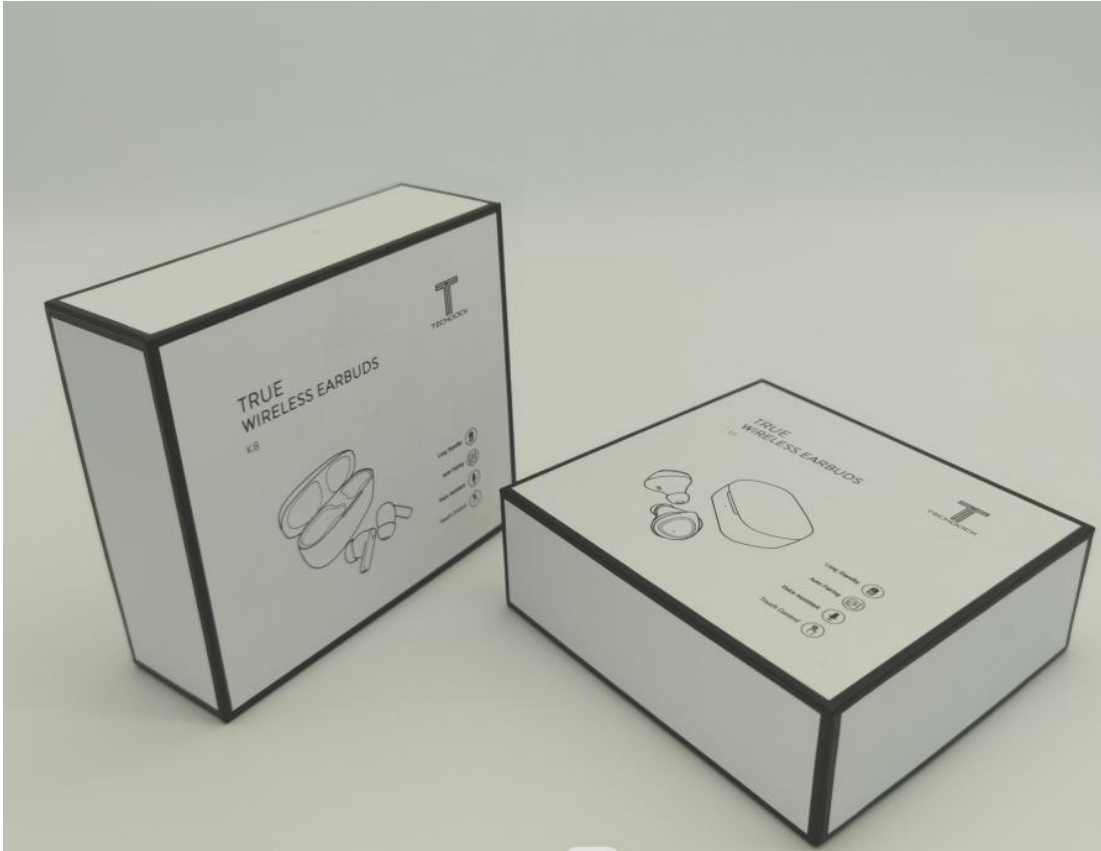

Rugged Case Box / Pixel Buds A -Series/for Google Pixel Buds

Size:9.5x3.5x10.6 CM

FSC Kraft paper
w/Cotton Hanger

Rugged Case Box for Google Pixel Buds
Size:9.5x3.2x10.5 CM
FSC Kraft paper
w/Cotton Hanger

Power Adapter BOX /30 W USB-C

Size:6.8x4x7.6 CM

FSC Kraft Paper

w/Cotton Hanger,Magnet

True Wireless Earbuds Box
Size: 11x10x3.7 CM
w/Sponge

Wireless Charger Box/ Base Station Pro
Size:26.7x7.5x7.2 CM
w/EVA , PS Insert

Wireless Earphone Box
Size:23x20x8 CM
Acces: EVA Insert

Wireless Earphone Box
Size:22.5x21x6.7 CM
Acces: PET Hanger

3.5mm Gaming Headphones Box

Size:13x5.5x18.5 CM

Hot Stamping, Cold Foil, Sport UV

True Wireless Earbuds Box
Size:15.3x5x15.3CM
w/EVA Insert

True Wireless Headphone Box
Size:12x4x18.5 CM
w/ Magnetic / PET Window/ Hanger

Tencent Games Box
Size:18.7x9.6x6.5 CM
Hot Stamping , Sport UV
w/ PS Insert

Wireless Earphones Box/ For Bluetooth 5.0
Size:10.2x4x12.5 CM
w/ vacform, PET Hanging