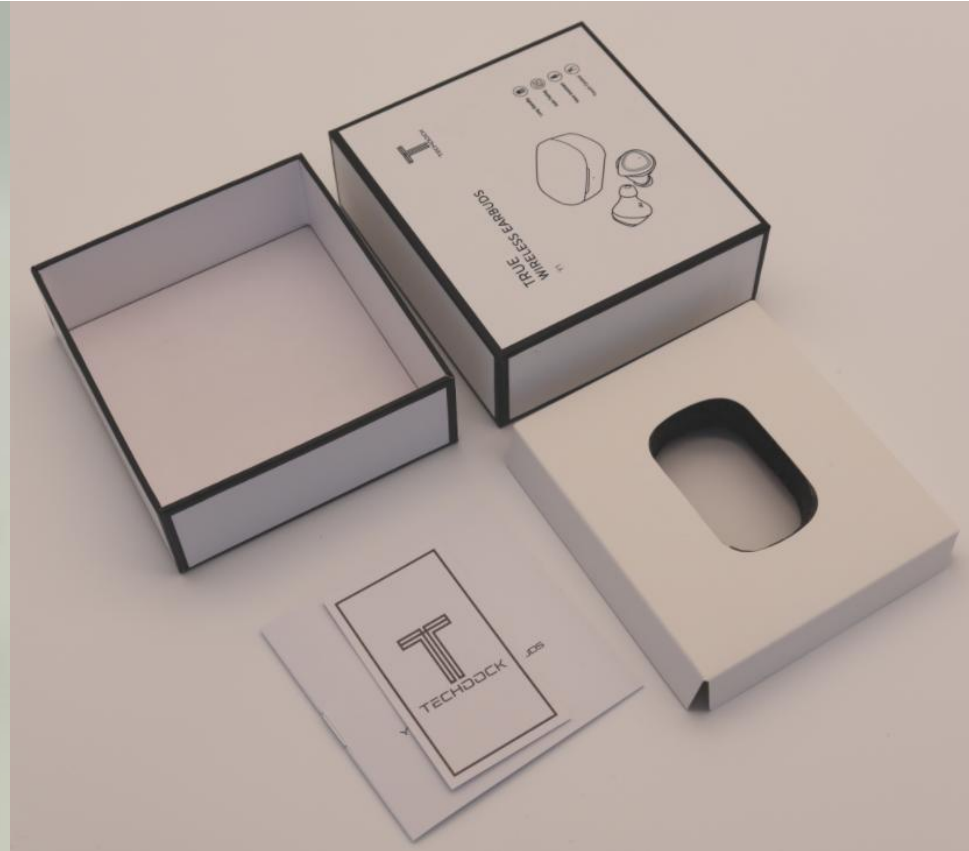

Mobile Phone Case Box for iPhone 13 Pro
Size:18x11x2.2CM
Material: FSC Kraft paper
w/Cotton Hanger

Mobile Phone Case Box for iPhone 13 Pro/ iPhone 13 Mini

Size:18.5x11x1.8 CM

Material: FSC Kraft paper

w/ Ribbon

Rugged Case Box / Pixel Buds A -Series/for Google Pixel Buds

Size:9.5x3.5x10.6 CM

FSC Kraft paper
w/Cotton Hanger

Rugged Case Box for Google Pixel Buds
Size:9.5x3.2x10.5 CM
FSC Kraft paper
w/Cotton Hanger

Power Adapter BOX /30 W USB-C

Size:6.8x4x7.6 CM

FSC Kraft Paper

w/Cotton Hanger,Magnet

True Wireless Earbuds Box
Size: 11x10x3.7 CM
w/Sponge

Wireless Charger Box/ Base Station Pro
Size:26.7x7.5x7.2 CM
w/EVA , PS Insert

Wireless Earphone Box
Size:23x20x8 CM
Acces: EVA Insert

Wireless Earphone Box
Size:22.5x21x6.7 CM
Acces: PET Hanger

3.5mm Gaming Headphones Box

Size:13x5.5x18.5 CM

Hot Stamping, Cold Foil, Sport UV

True Wireless Earbuds Box
Size:15.3x5x15.3CM
w/EVA Insert