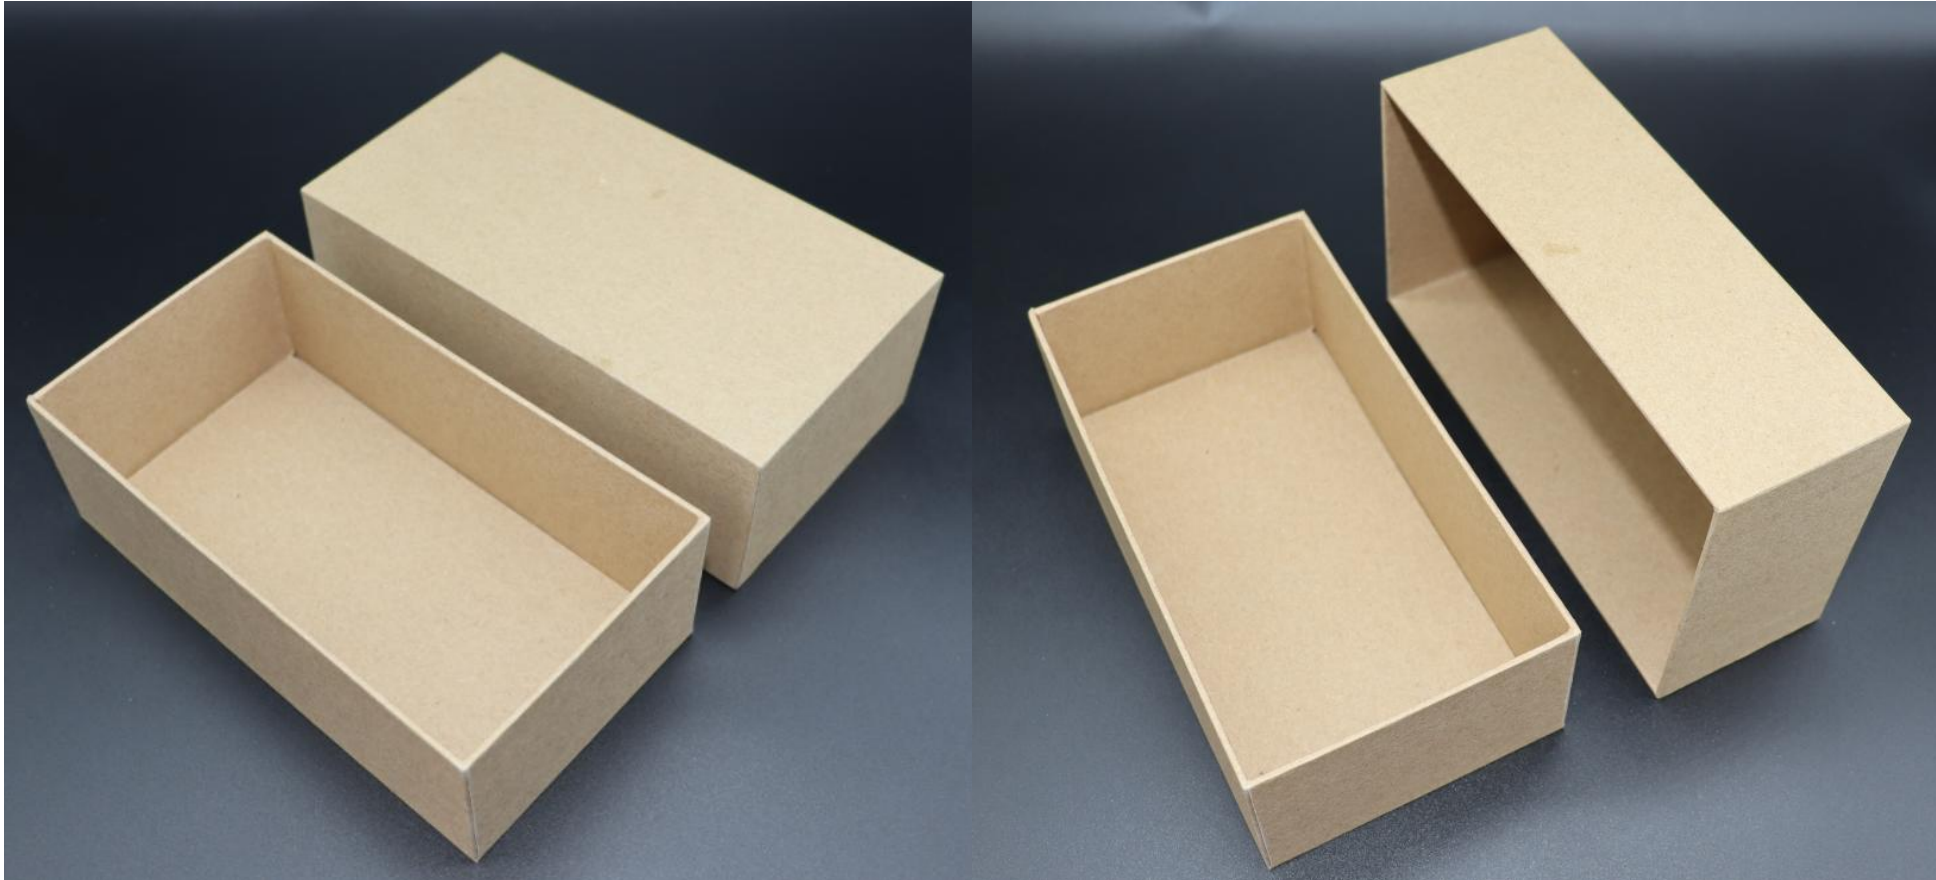

Mobile Phone Case Box for iPhone 13 Pro
Size:18x11x2.2CM
Material: FSC Kraft paper
w/Cotton Hanger

Mobile Phone Case Box for iPhone 13 Pro/ iPhone 13 Mini

Size:18.5x11x1.8 CM

Material: FSC Kraft paper

w/ Ribbon

Mobile Phone Box
Size:17.4x9.1x5.8 CM
FSC Krat Paper
NO Printing

Apple Watch Box for Sport Slim Band 45mm/44mm/42mm

Size:7.7x2.3x15.7CM

FSC Kraft paper
w/Cotton Hanger

Wireless Charger Box for Base Station Mini
Size: 11.5x11.5x3.8 CM
w/Cotton Hanger

Rugged Case Box / Pixel Buds A -Series/for Google Pixel Buds

Size:9.5x3.5x10.6 CM

FSC Kraft paper
w/Cotton Hanger

Rugged Case Box for Google Pixel Buds
Size:9.5x3.2x10.5 CM
FSC Kraft paper
w/Cotton Hanger

Power Adapter BOX /30 W USB-C

Size:6.8x4x7.6 CM

FSC Kraft Paper

w/Cotton Hanger,Magnet

True Wireless Earbuds Box
Size: 11x10x3.7 CM
w/Sponge

Wireless Charger Box/ Base Station Pro
Size:26.7x7.5x7.2 CM
w/EVA , PS Insert